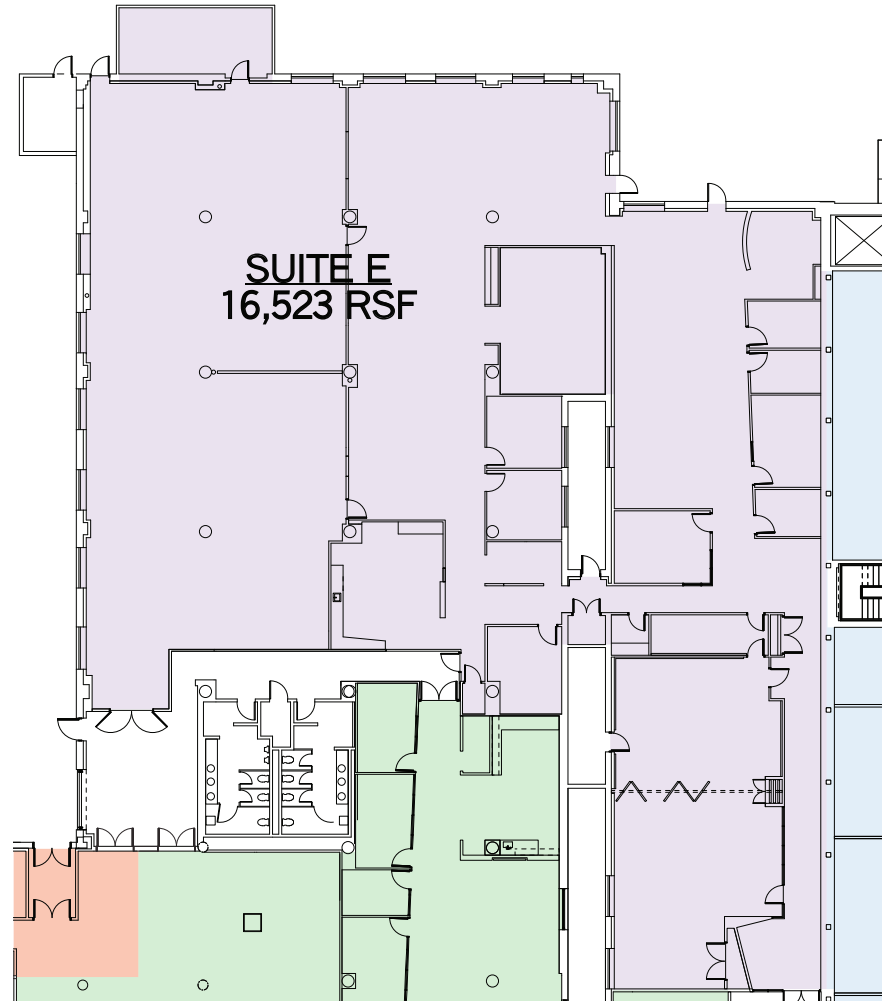

**16,523 RSF AVAILABLE
FIRST FLOOR**

For more information or to schedule a tour, contact:

Mike Wilcox
781-707-4182
mbw@bulfinch.com