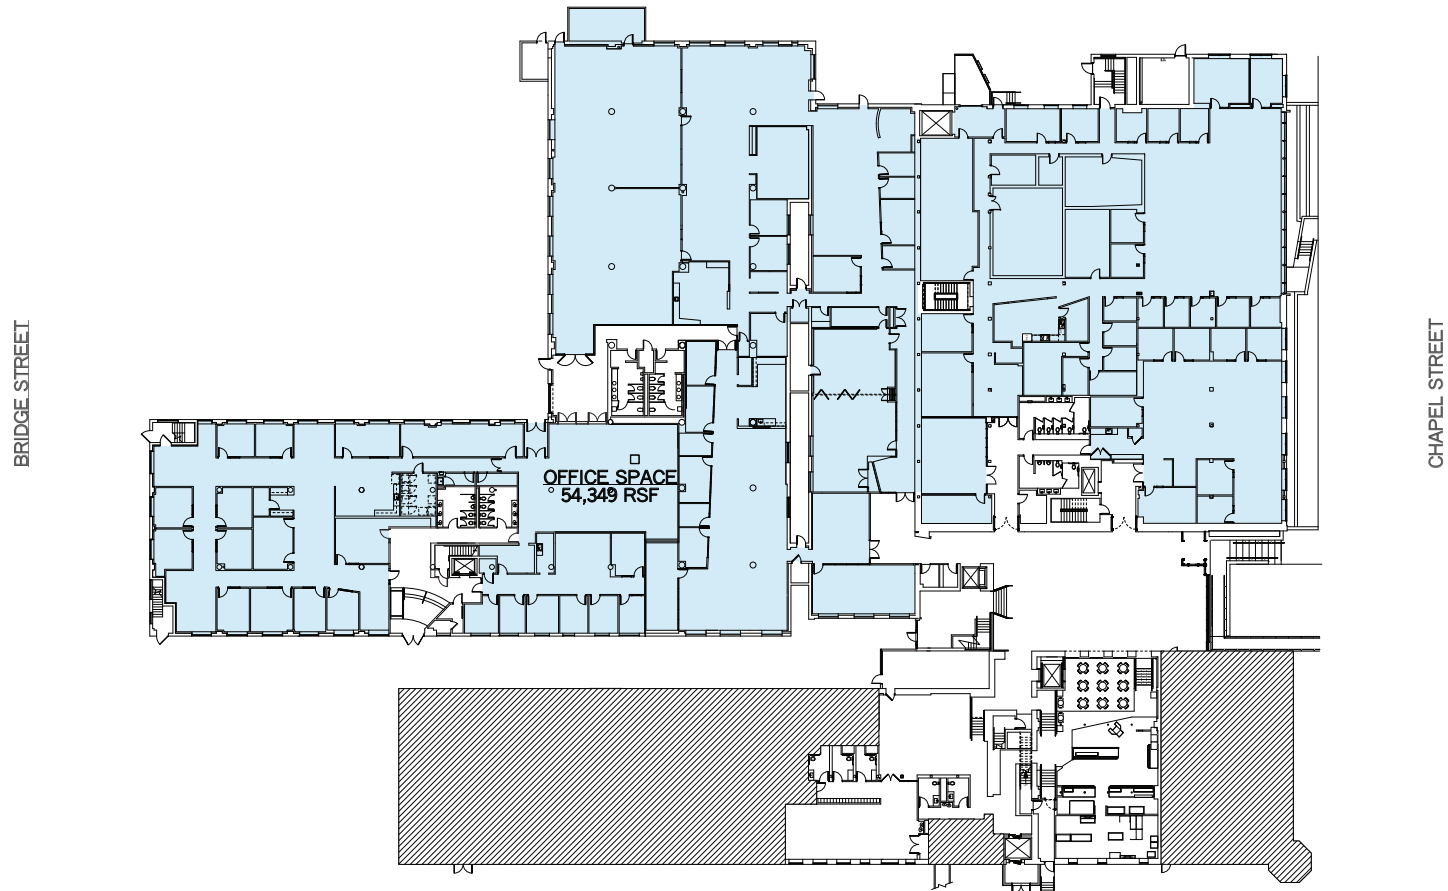

54,359 RSF – FIRST FLOOR

For more information or to schedule a tour, contact:

Mike Wilcox  
781-707-4182  
mbw@bulfinch.com