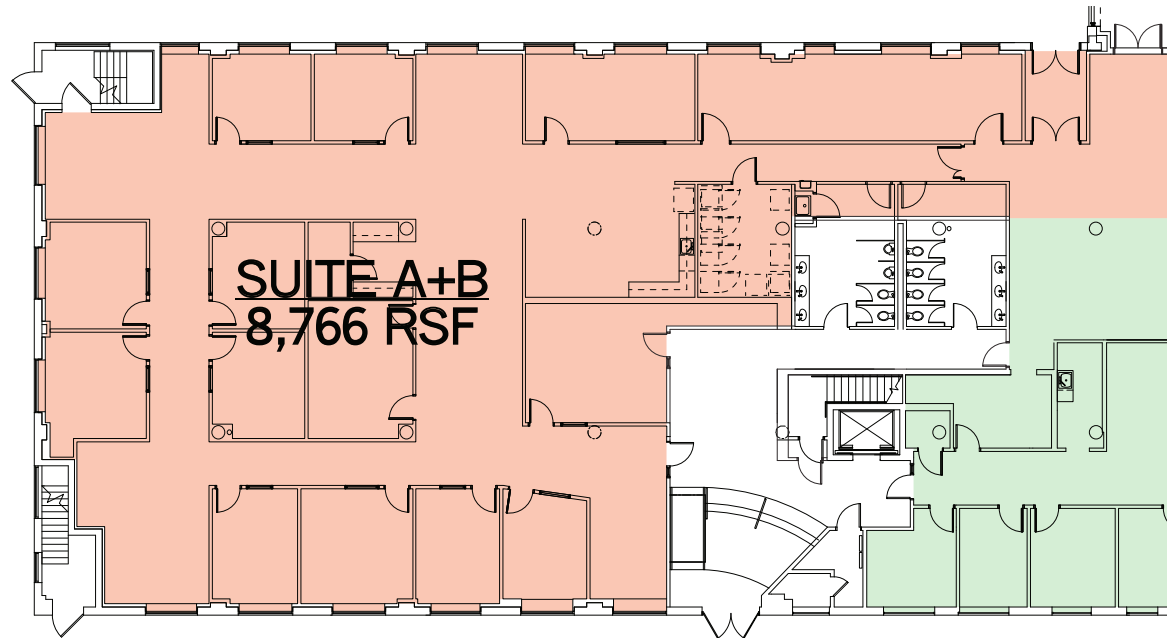

8,766 RSF AVAILABLE
FIRST FLOOR

For more information or to schedule a tour, contact:

Mike Wilcox
781-707-4182
mbw@bulfinch.com