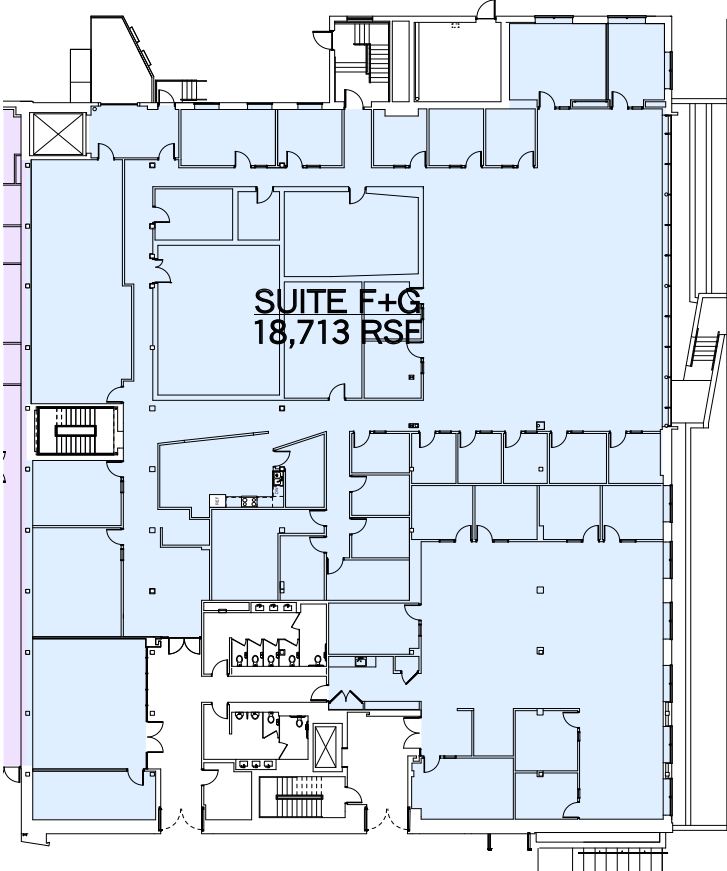

CHAPEL BRIDGE PARK

NEWTON, MASSACHUSETTS

55 CHAPEL STREET

**18,713 RSF AVAILABLE
FIRST FLOOR**

CHAPEL STREET

For more information or to schedule a tour, contact:

Mike Wilcox
781-707-4182
mbw@bulfinch.com