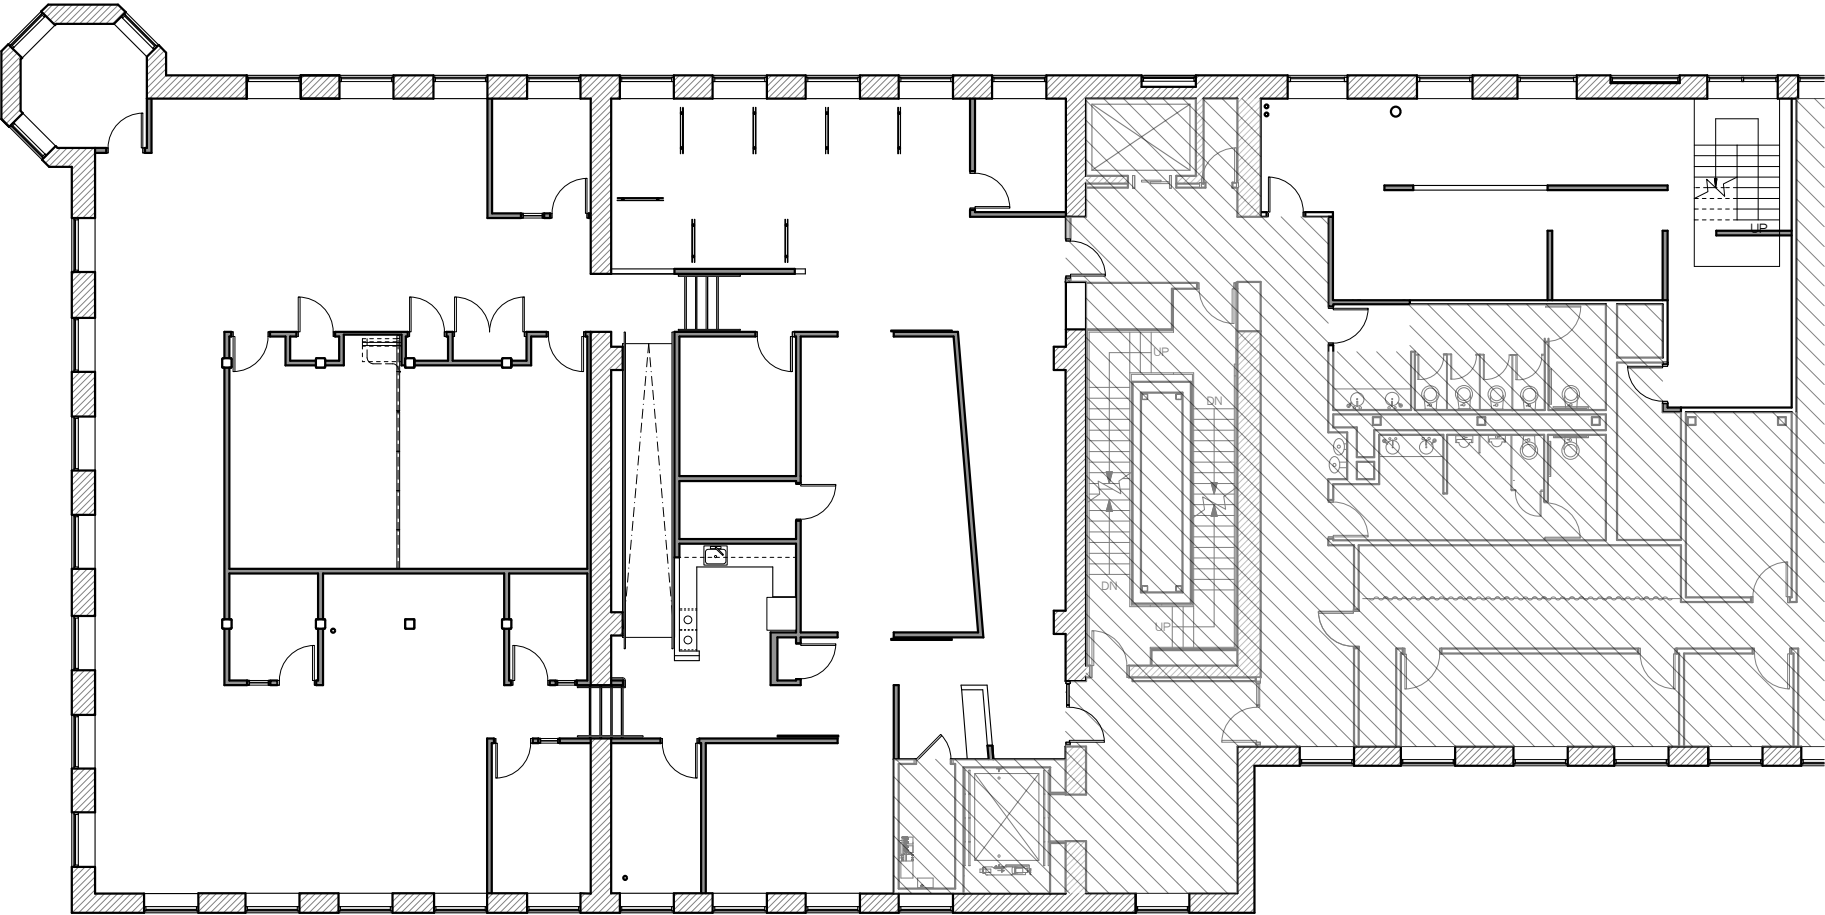

CHAPEL BRIDGE PARK

NEWTON, MASSACHUSETTS

55 CHAPEL STREET

8,157 RSF – SECOND FLOOR

For more information or to schedule a tour, contact:

Mike Wilcox
781-707-4182
mbw@bulfinch.com