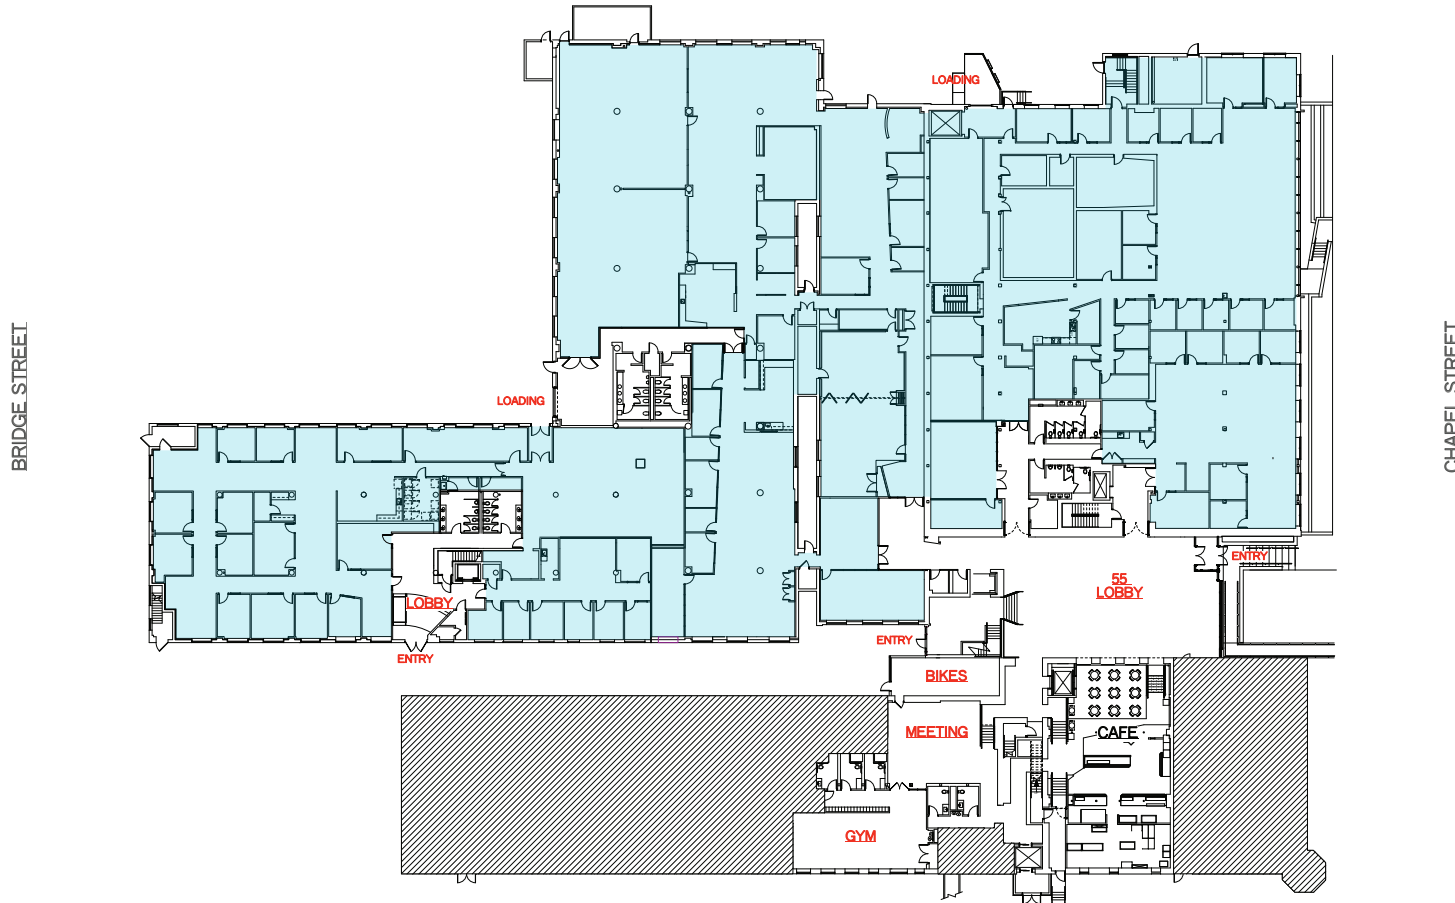

CHAPEL BRIDGE PARK

NEWTON, MASSACHUSETTS

70 BRIDGE STREET
55 CHAPEL STREET

50,731 SF

For more information or to schedule a tour, contact:

Mike Wilcox
781-707-4182
mbw@bulfinch.com