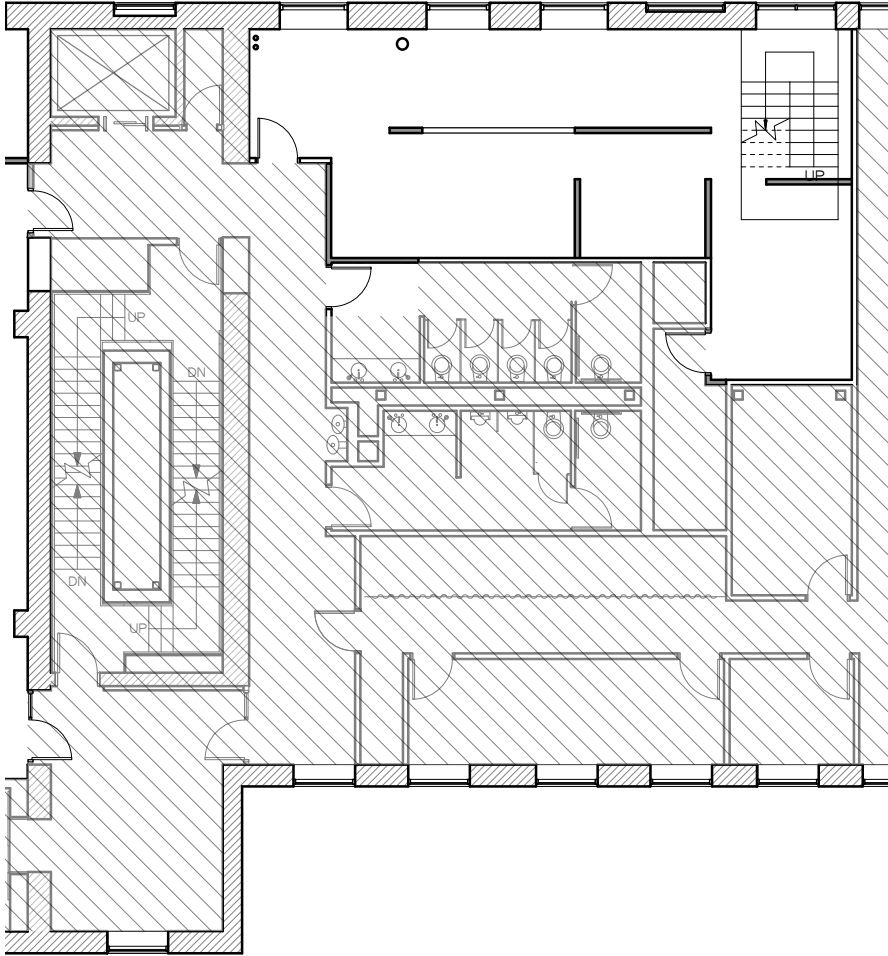

CHAPEL BRIDGE PARK

NEWTON, MASSACHUSETTS

55 CHAPEL STREET

I, I15 RSF – SECOND FLOOR

For more information or to schedule a tour, contact:

Mike Wilcox
781-707-4182
mbw@bulfinch.com