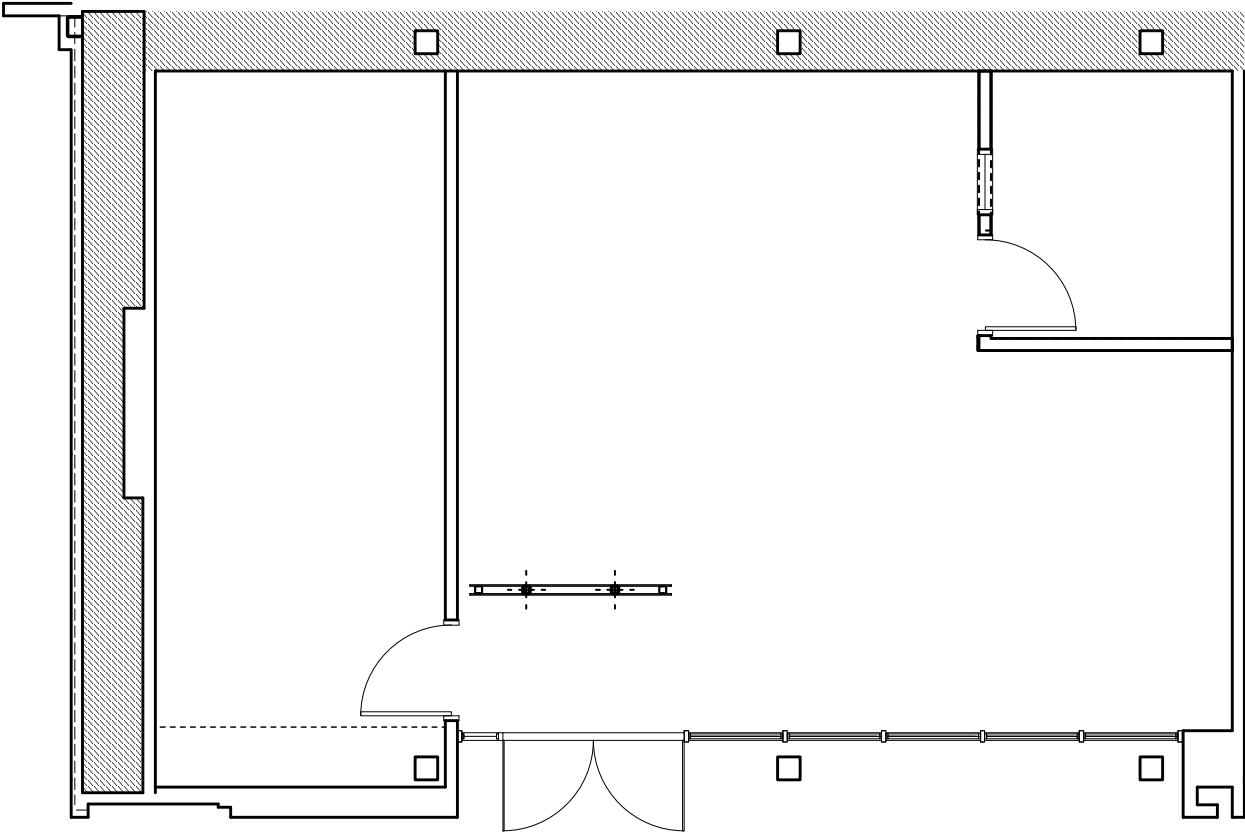

CHAPEL BRIDGE PARK

NEWTON, MASSACHUSETTS

55 CHAPEL STREET

944 RSF – FIRST FLOOR

For more information or to schedule a tour, contact:

Mike Wilcox
781-707-4182
mbw@bulfinch.com