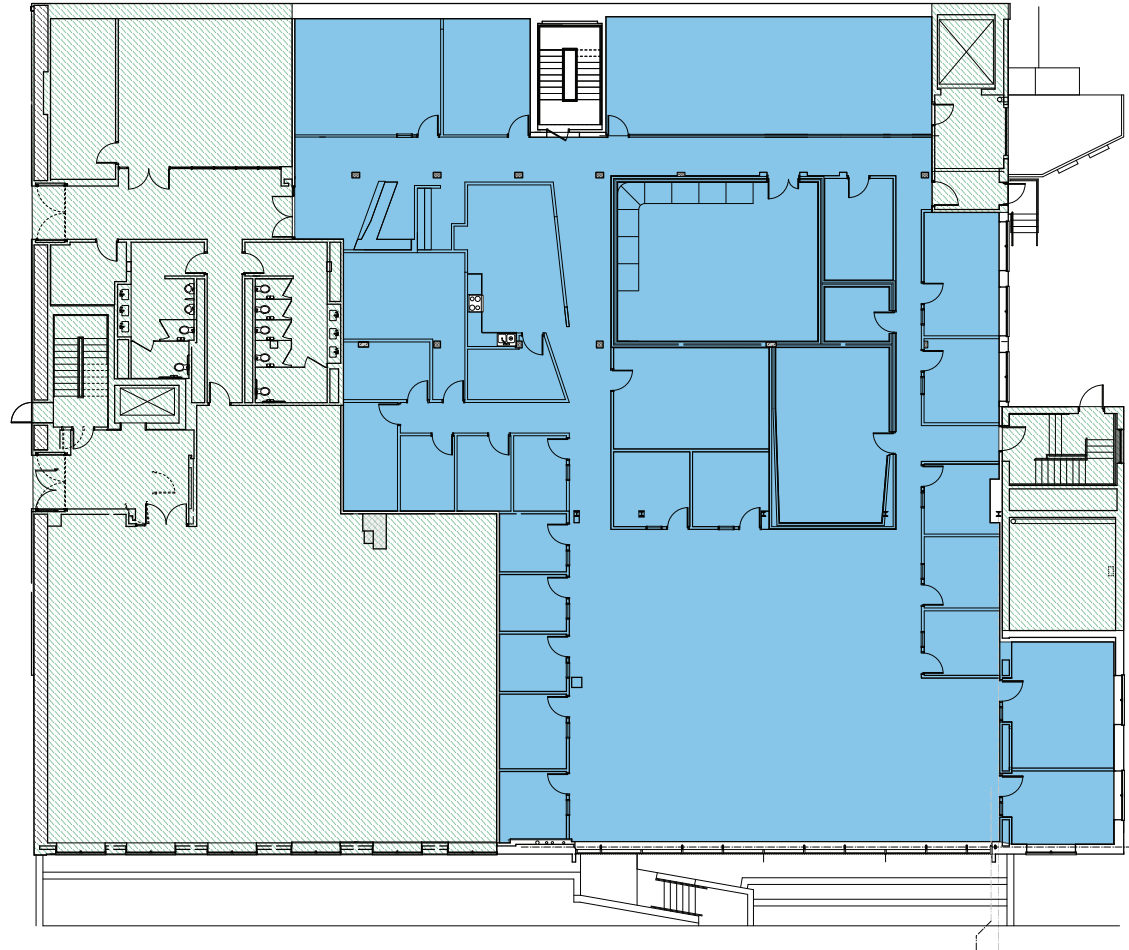

CHAPEL BRIDGE PARK

NEWTON, MASSACHUSETTS

55 CHAPEL STREET

FIRST FLOOR – 12,376 RSF

For more information or to schedule a tour, contact:

Mike Wilcox
781-707-4182
mbw@bulfinch.com