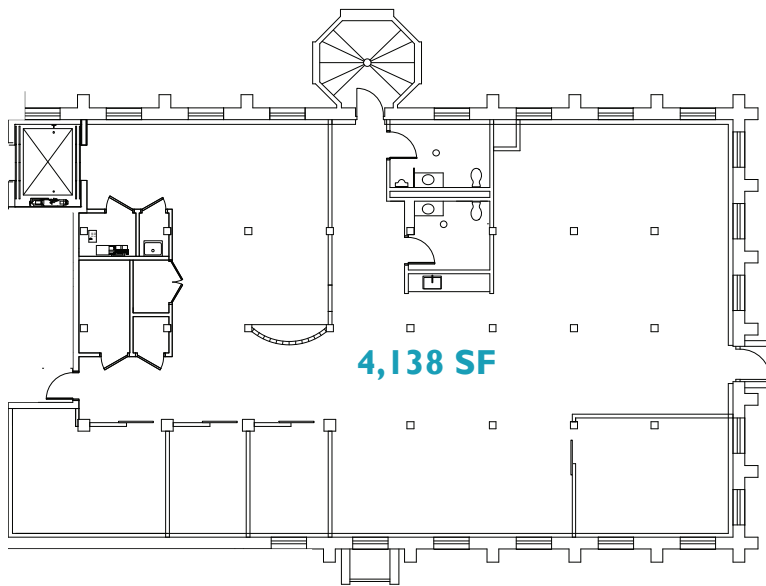

## 8,560 RSF AVAILABLE

FIRST FLOOR

SECOND FLOOR

For more information or to schedule a tour, contact:

Mike Wilcox  
781-707-4182  
mbw@bulfinch.com