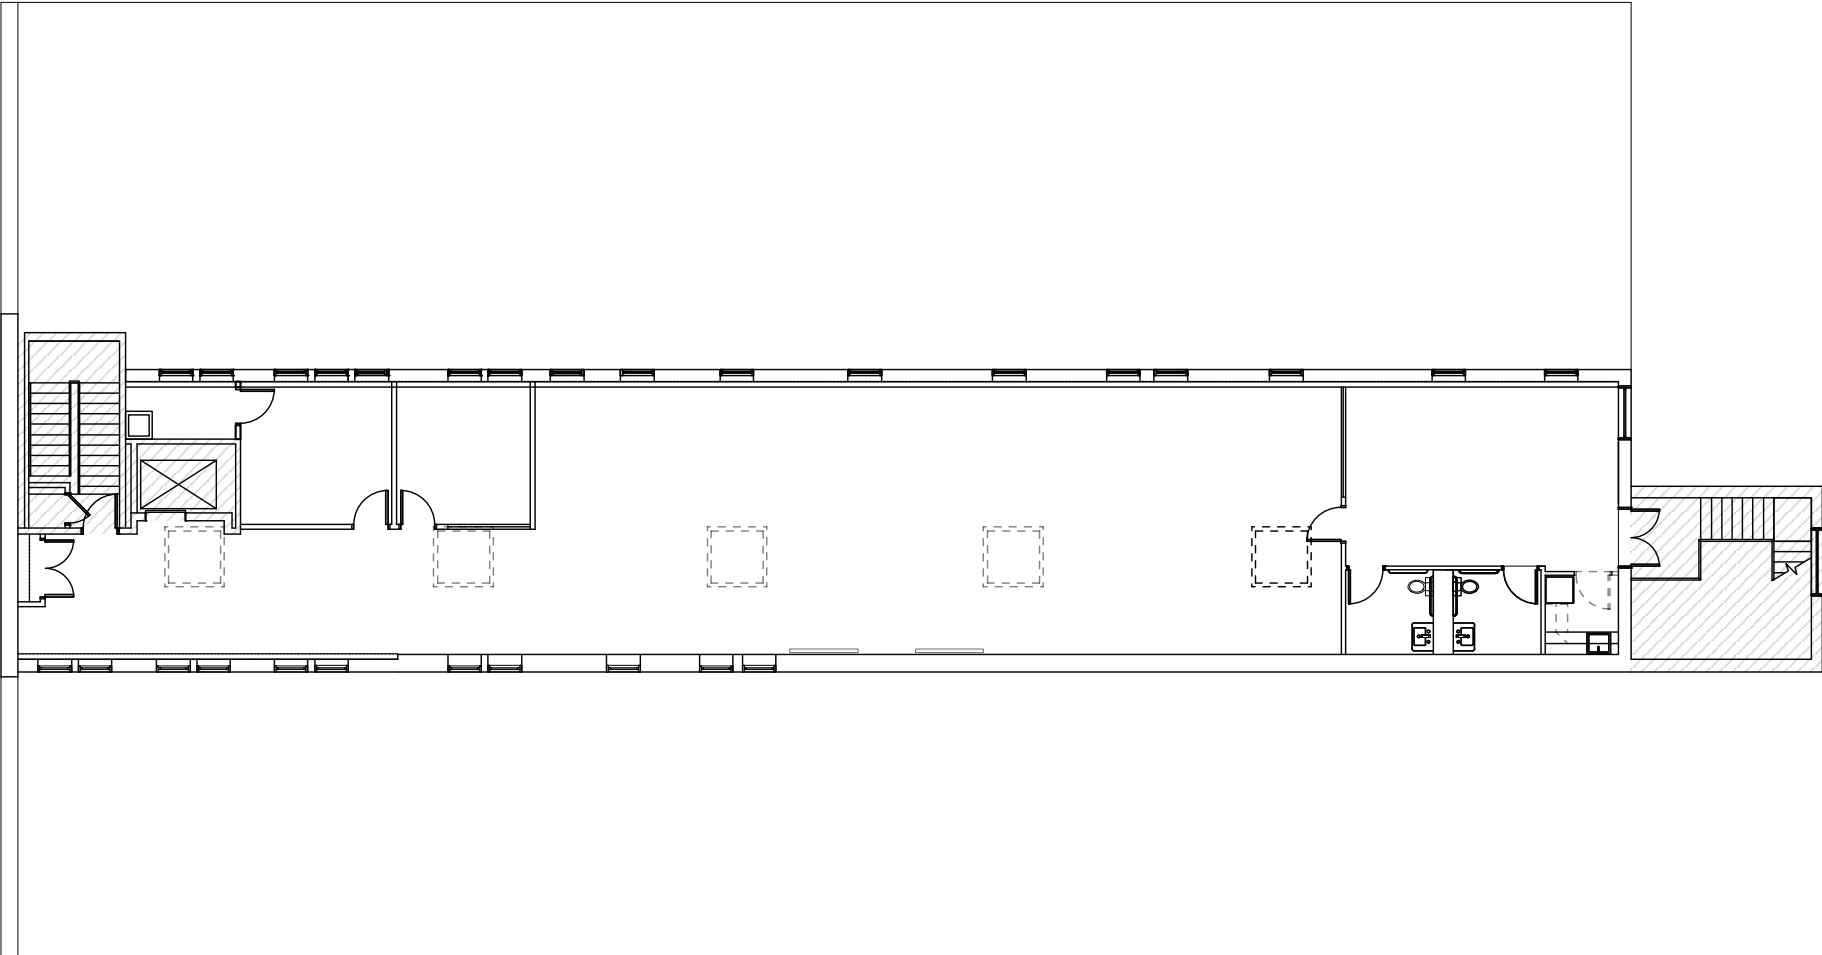

**3,571 RSF AVAILABLE  
MEZZANINE FLOOR**

For more information or to schedule a tour, contact:

Mike Wilcox  
781-707-4182  
mbw@bulfinch.com