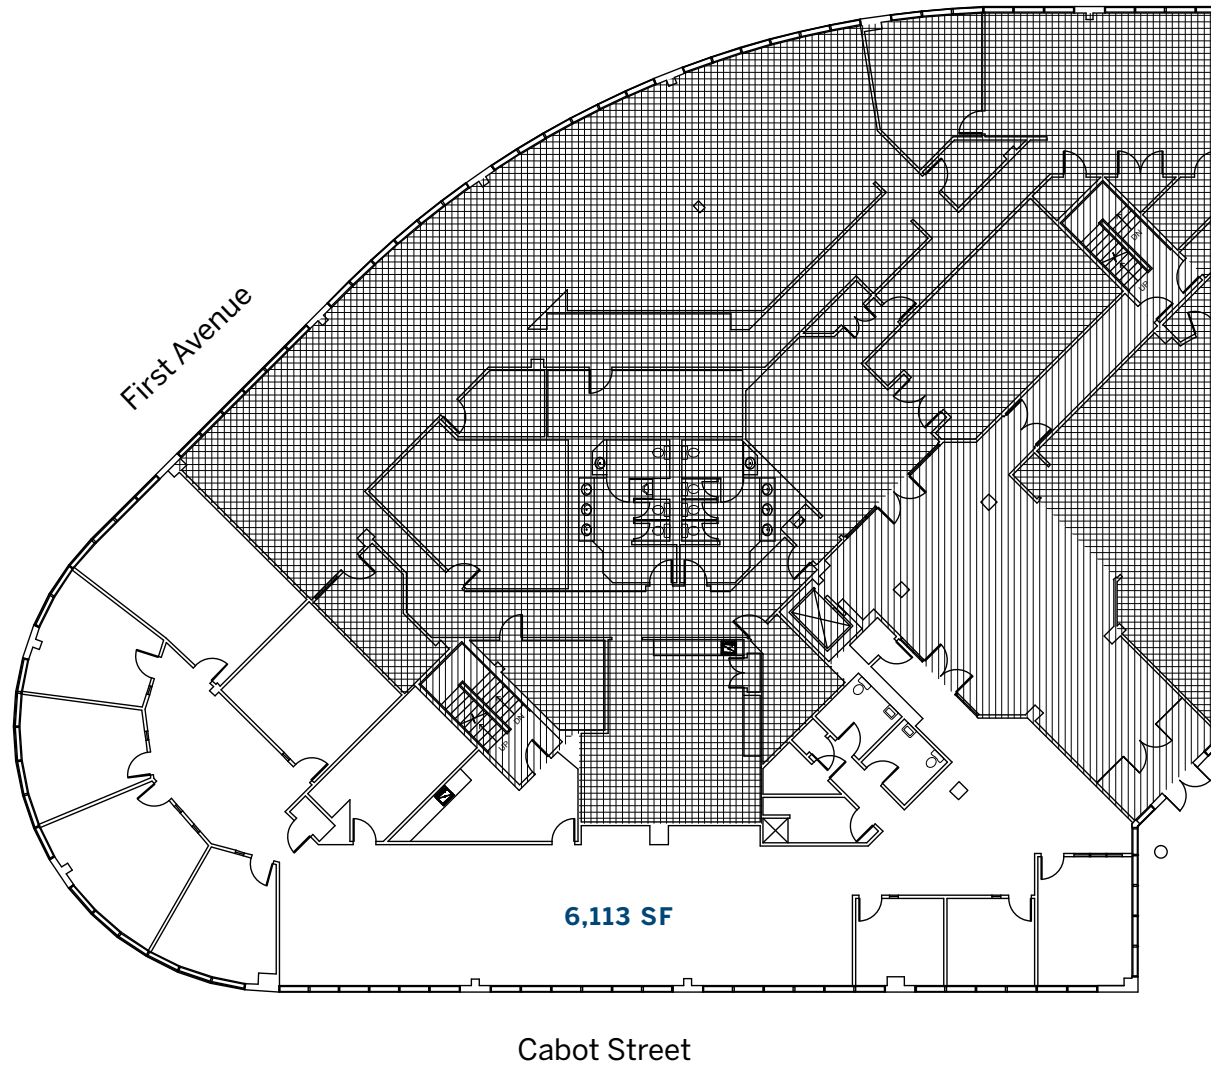

FOR LEASE

FLOOR 1

6,113 SF

Crawford Place

15 CRAWFORD STREET, NEEDHAM MASSACHUSETTS

THE BULFINCH
COMPANIES, INC.®
— SINCE 1936 —

250 First Avenue, Suite 200
Needham, MA 02494-2805
781.707.4000 | www.bulfinch.com