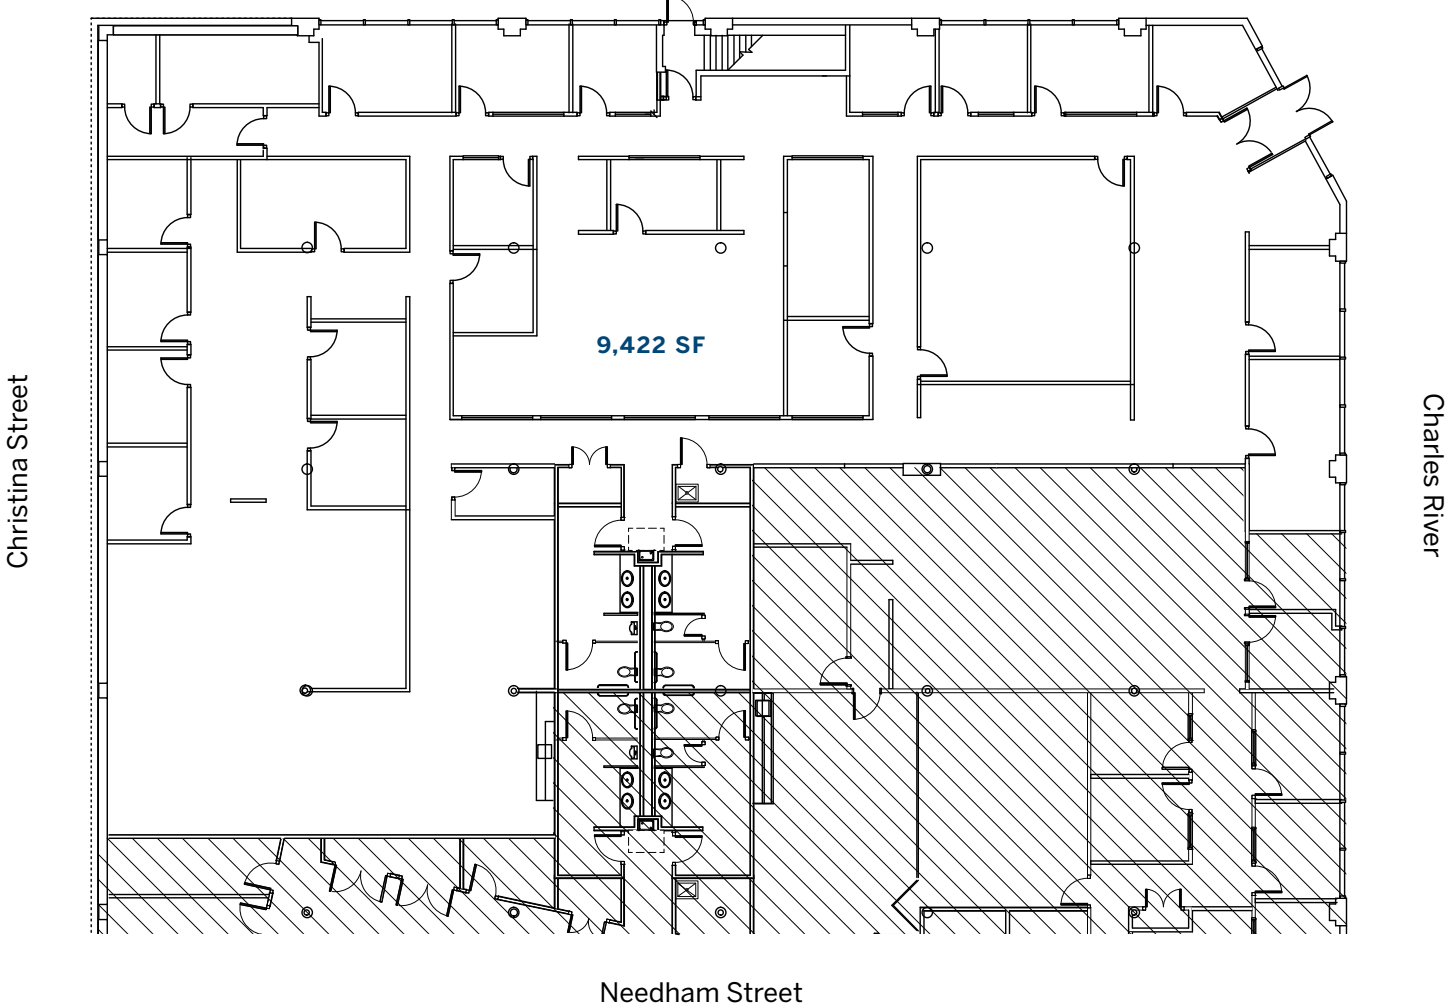

FOR LEASE

FLOOR 1
9,422 SF

Newton Corporate Center

320 NEEDHAM STREET, NEWTON MASSACHUSETTS

THE BULFINCH
COMPANIES, INC.®
SINCE 1936

250 First Avenue, Suite 200
Needham, MA 02494-2805
781.707.4000 | www.bulfinch.com