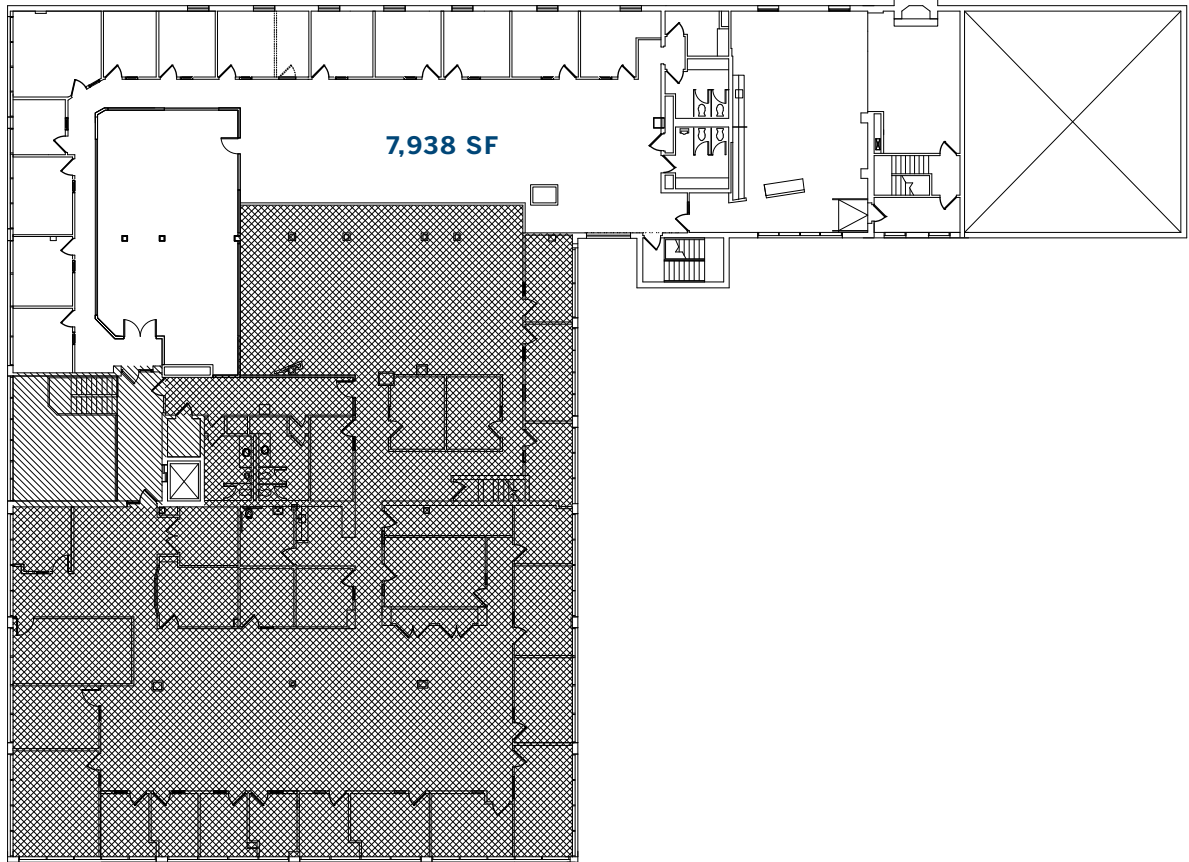

FOR LEASE

FLOOR 2
7,938 SF

Crawford Street

Gould Street

Crawford Place

15 CRAWFORD STREET, NEEDHAM MASSACHUSETTS

THE BULFINCH
COMPANIES, INC.[®]
SINCE 1936

250 First Avenue, Suite 200
Needham, MA 02494-2805
781.707.4000 | www.bulfinch.com