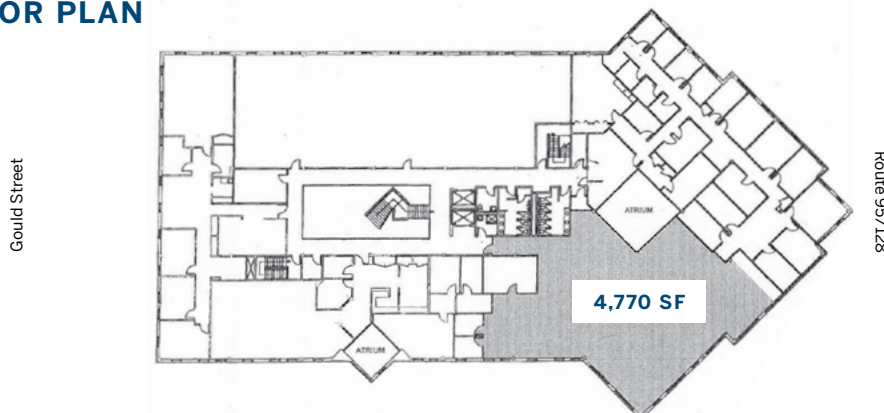

FLOOR PLAN

**THE BULFINCH
COMPANIES, INC.®**
SINCE 1936

For more information,
contact Michael Wilcox
at 781.707.4182 or
mbw@bulfinch.com

250 First Avenue, Suite 200
Needham, MA 02494-2805
781.707.4000 | www.bulfinch.com